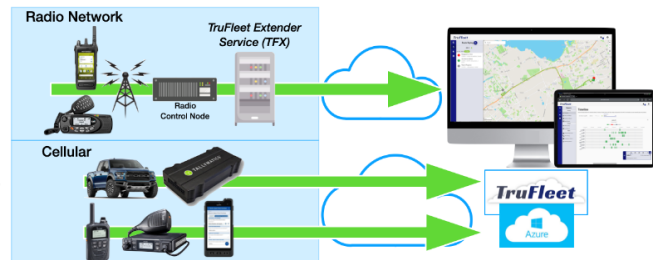

Smart GNSS Antennas for Radios

TruFleet Features

- Powerful tools to drill down into fleet information, for realtime action and on-going operational analysis of devices on multiple network types, including P25
- Route Replay's parsed by trip with readily visible events
- “No limits” grouping of devices via sub-fleets and tags
- Notifications via email, SMS, System or in-app
- Forensic inquiry on location specific activity by date and time with geo-search
- Real-time location requests, texts to specific devices
- Multi-departmental coordination while maintaining departmental independence, for municipalities
- Flexible rules for maintenance and usage monitoring
- Geofence with notifications on entry, exit, speeding
- Vehicle status (diagnostics, system status (lights, sirens), equipment manifest monitoring with BLE tags) for full mission awareness, emergency tracking and history
- Import GIS features from multiple servers, and add Points of Interest to customize maps for your jurisdiction
- Export data to 3rd party applications as XML, CSV or JSON
- Status at a glance Dashboards
- Complete mobile device support (IOS, Android)

Improve Situational Awareness

Enhance Monitoring & Auditing

Enhance Safety

Improve Response Times

Reduce Operational Costs

TruFleet.Cloud is Software as a Service on Azure®, with sovereign nation based instances. Local interfaces to networks are installed adjacent to the target network and communications to Azure are TLS encrypted. Alternatively TruFleet WCP Server can be installed local to the radio network.

Case Study: Old Bridge Township Police Department

The Need. The Old Bridge Township police department in Middlesex County, New Jersey protects and serves its 65,000 residents. Covering a large 40 square mile area, the police department is spread out and needed a reliable communication solution to connect the entire force.