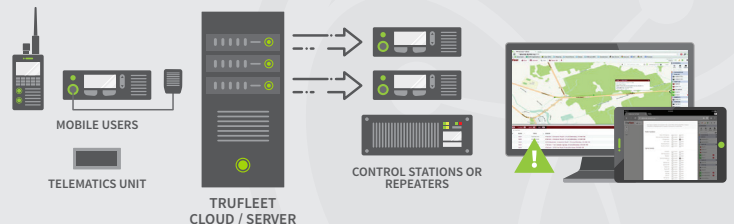

The robust system allows users to track workers whereabouts using a rich, intuitive, functional mapped display accessible via a web browser from any desktop computer, tablet or smartphone. By tracking their whereabouts, mobile users' personal safety can be monitored, location based alarms can be triggered, and comprehensive reports can be generated to optimize efficiency.

When leaving a Bluetooth area and going outdoors, the radio seamlessly switches from pairing with Bluetooth beacons to GPS monitoring. TruFleet records the user's whereabouts, as well as the date and time of the radio's movements for historical playback.

Improve Situational Awareness

Enhance Monitoring & Auditing

Enhance Safety

Improve Productivity

Reduce Operational Costs

TruFleet's is a software application installed on a server, tracking the location of **GPS-enabled digital two-way radios**. The server interfaces to the radio system using control stations in most radio network configurations. *TruFleet's hardware can be hosted locally or cloud-based with a low monthly fee.*